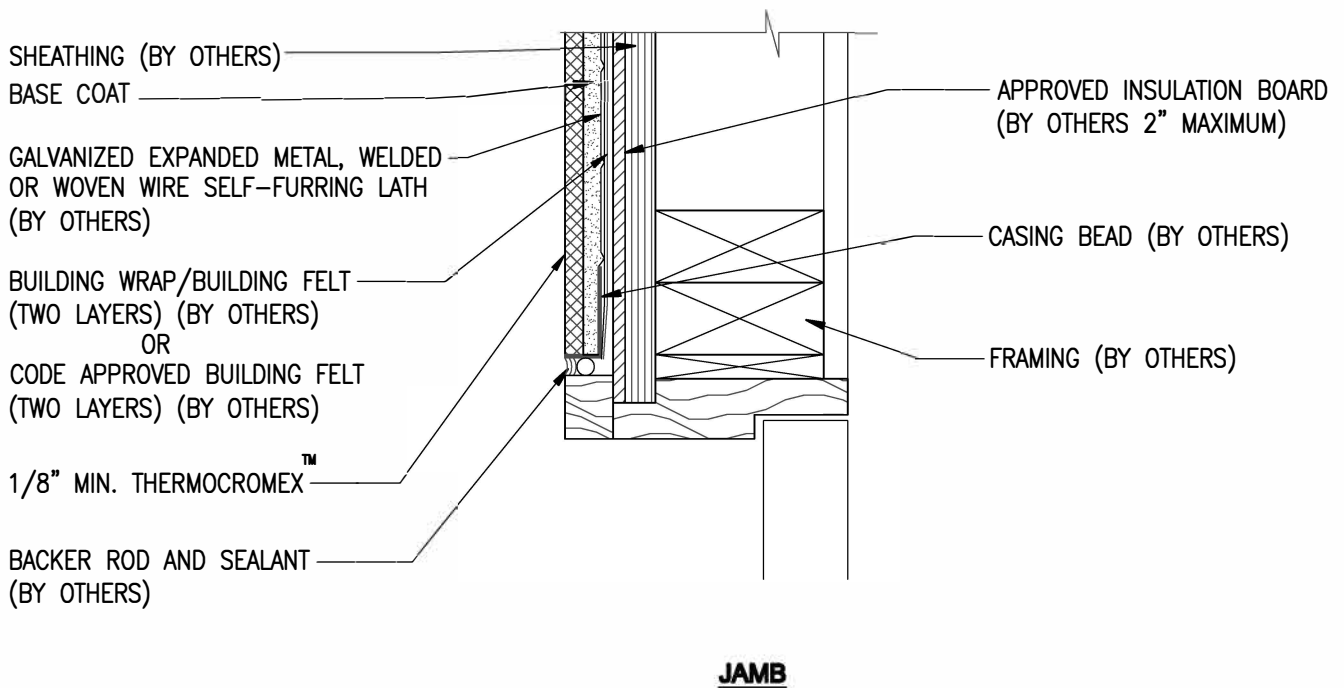

# THERMOCROMEX™ OVER FRAME & SHEATHING TERMINATION AT INSET DOOR

**SCALE = 3" = 1'-0"**