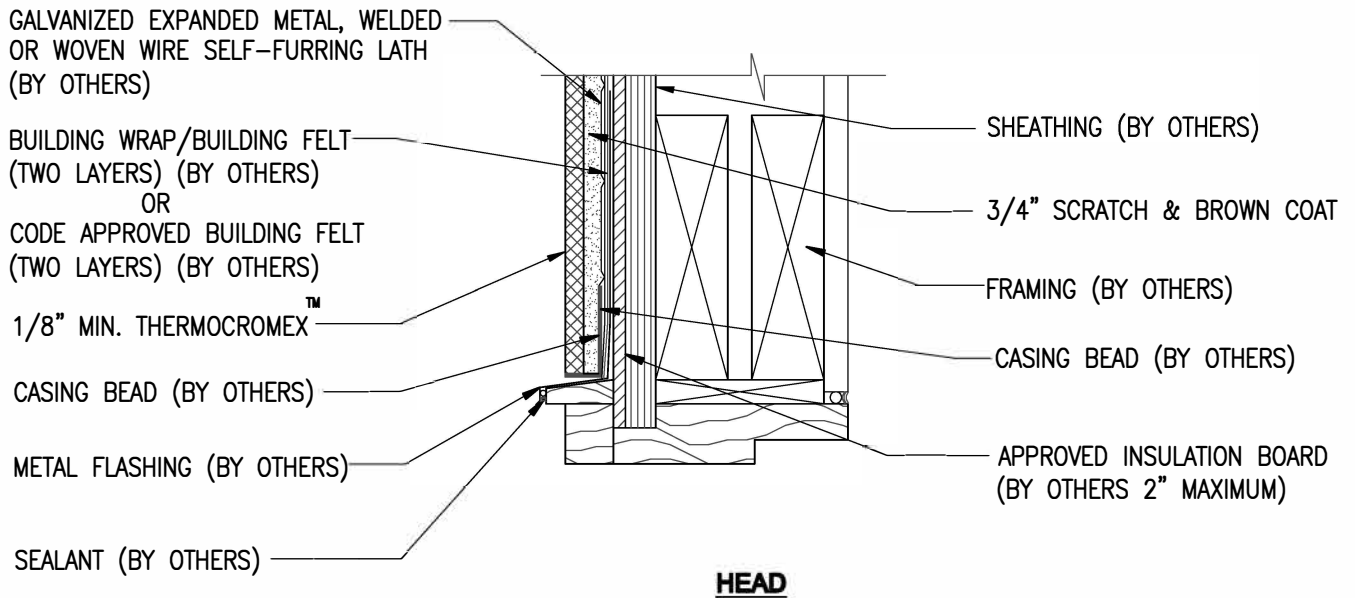

# THERMOCROMEX™ OVER FRAME & SHEATHING TERMINATION AT INSET DOOR

**SCALE = 3" = 1'-0"**