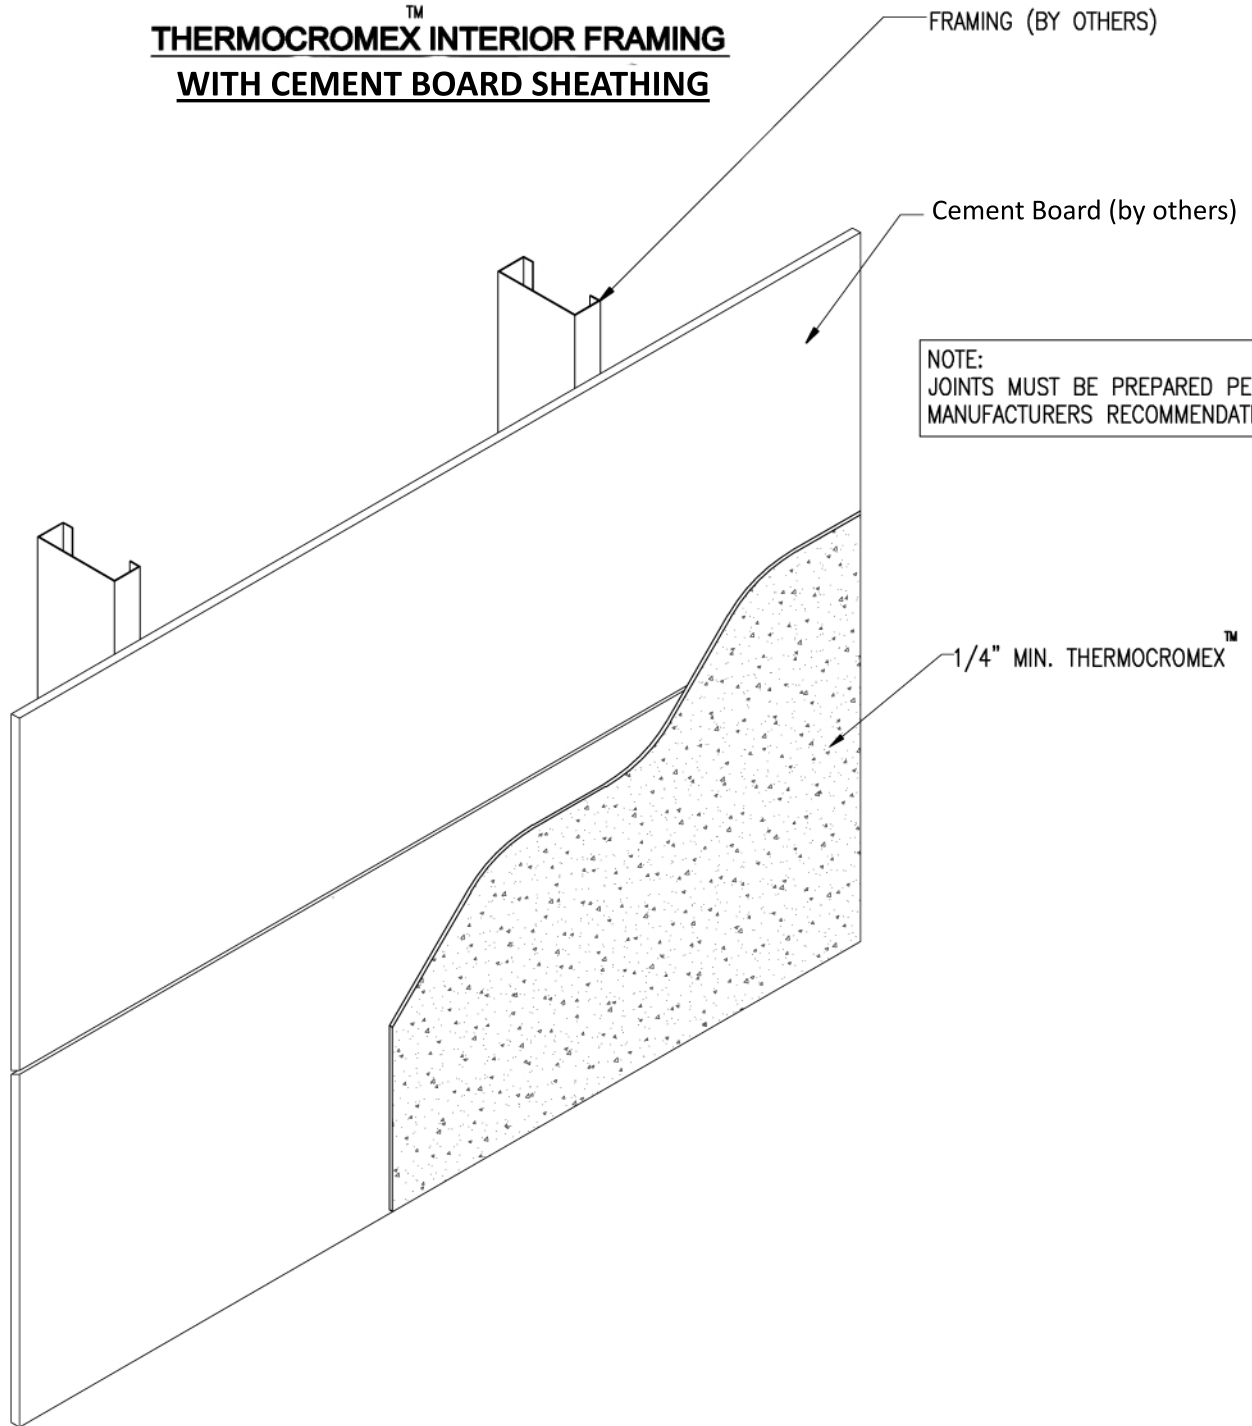

**THERMOCROMEX™ INTERIOR FRAMING
WITH CEMENT BOARD SHEATHING**

SCALE = 1" = 1'-0"