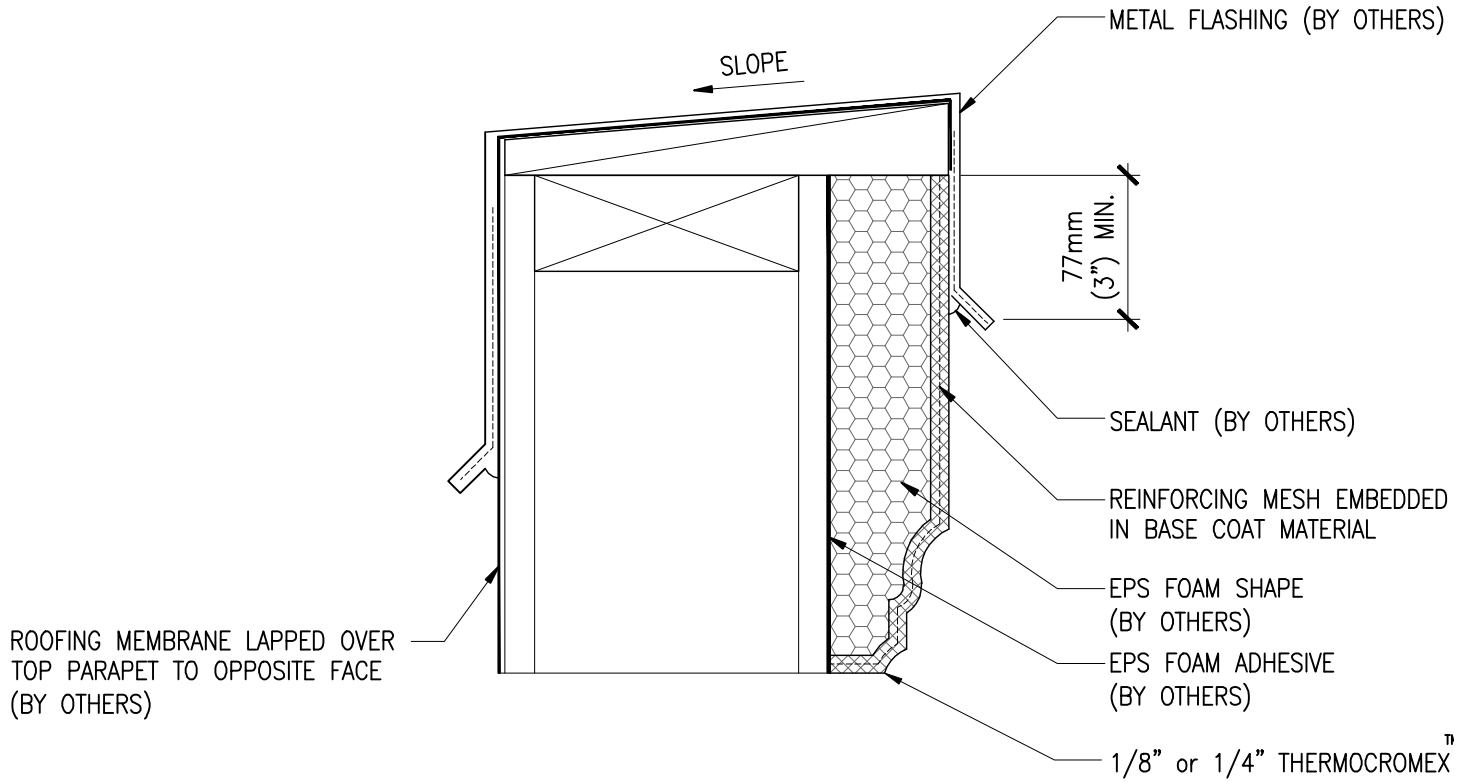

# THERMOCROMEX™ - EPS TRIM

**SCALE = 3" = 1'-0"**

NOTE:  
THIS IS ONLY FOR DECORATIVE TRIM,  
NOT FOR WEATHERPROOFING.