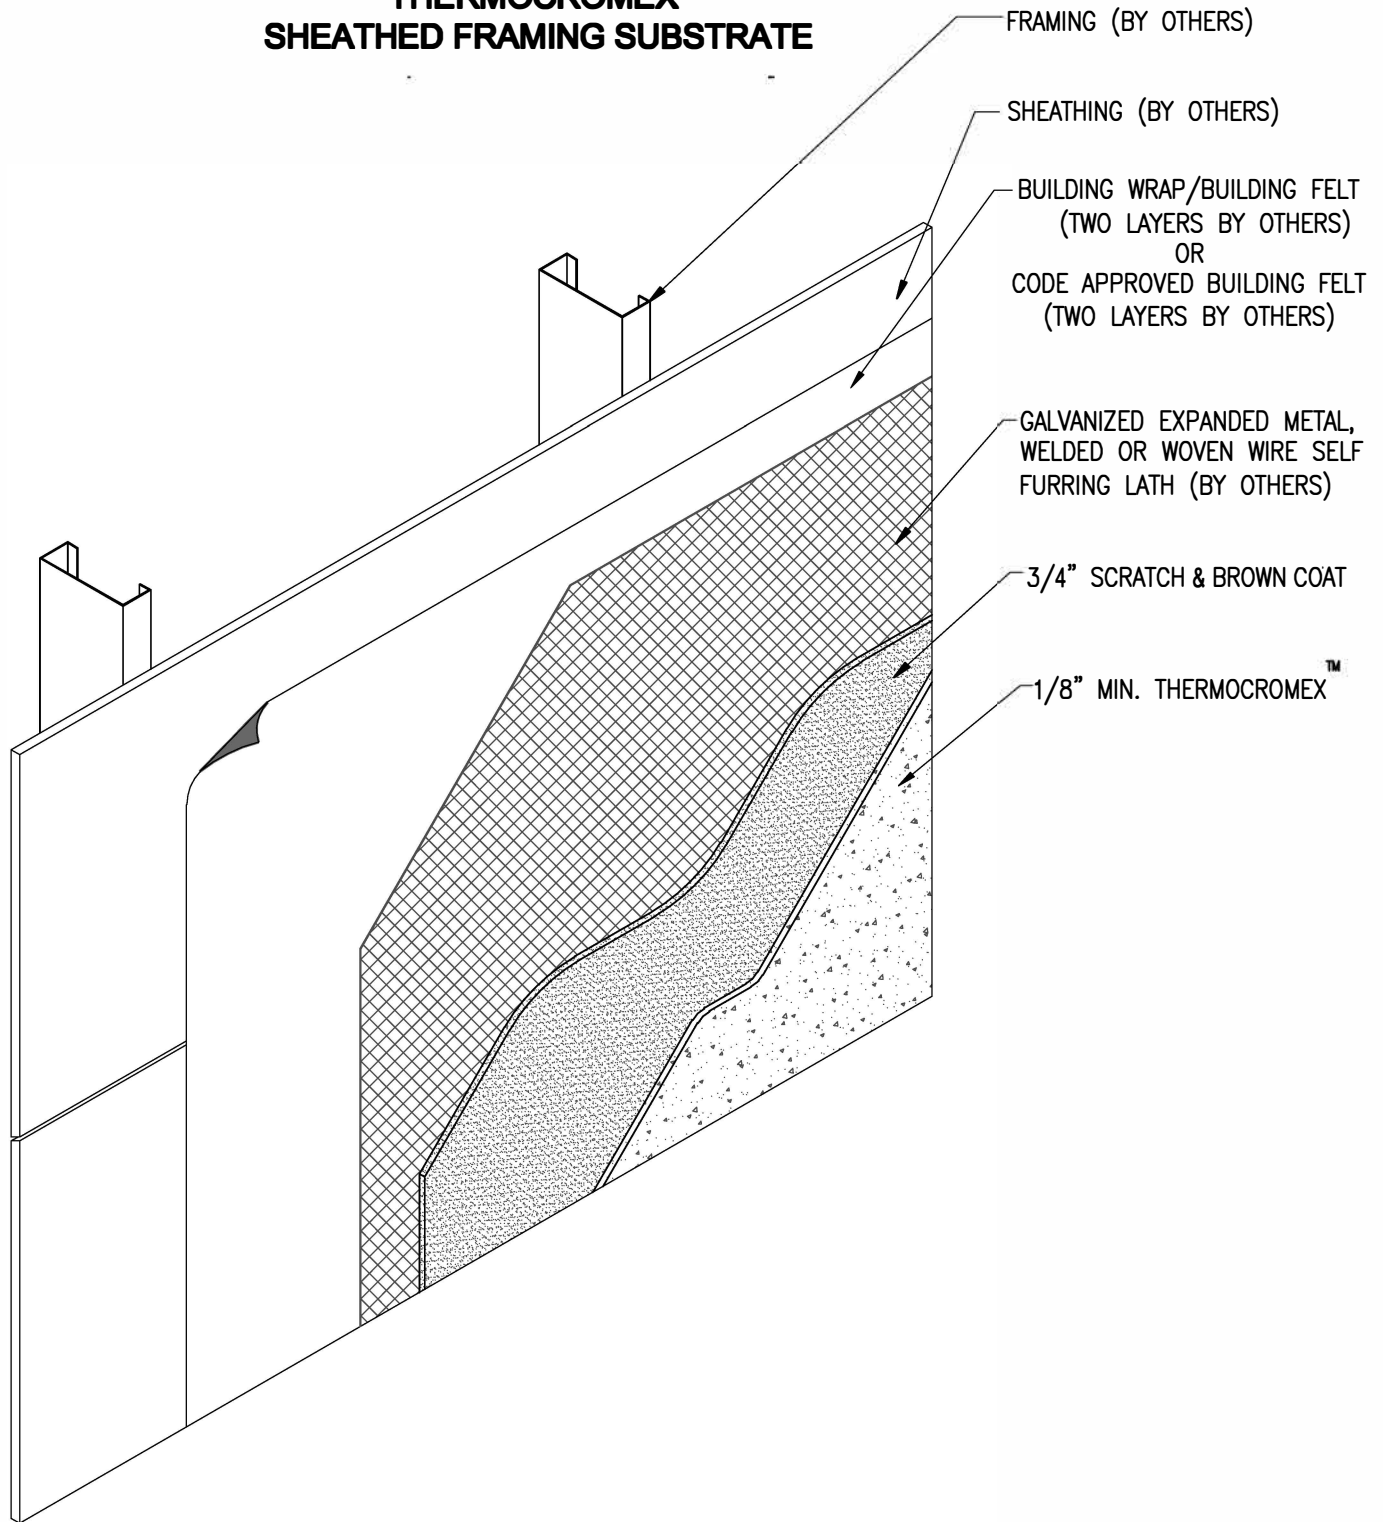

THERMOCROMEX SHEATHED FRAMING SUBSTRATE

SCALE = 1" = 1'-0"