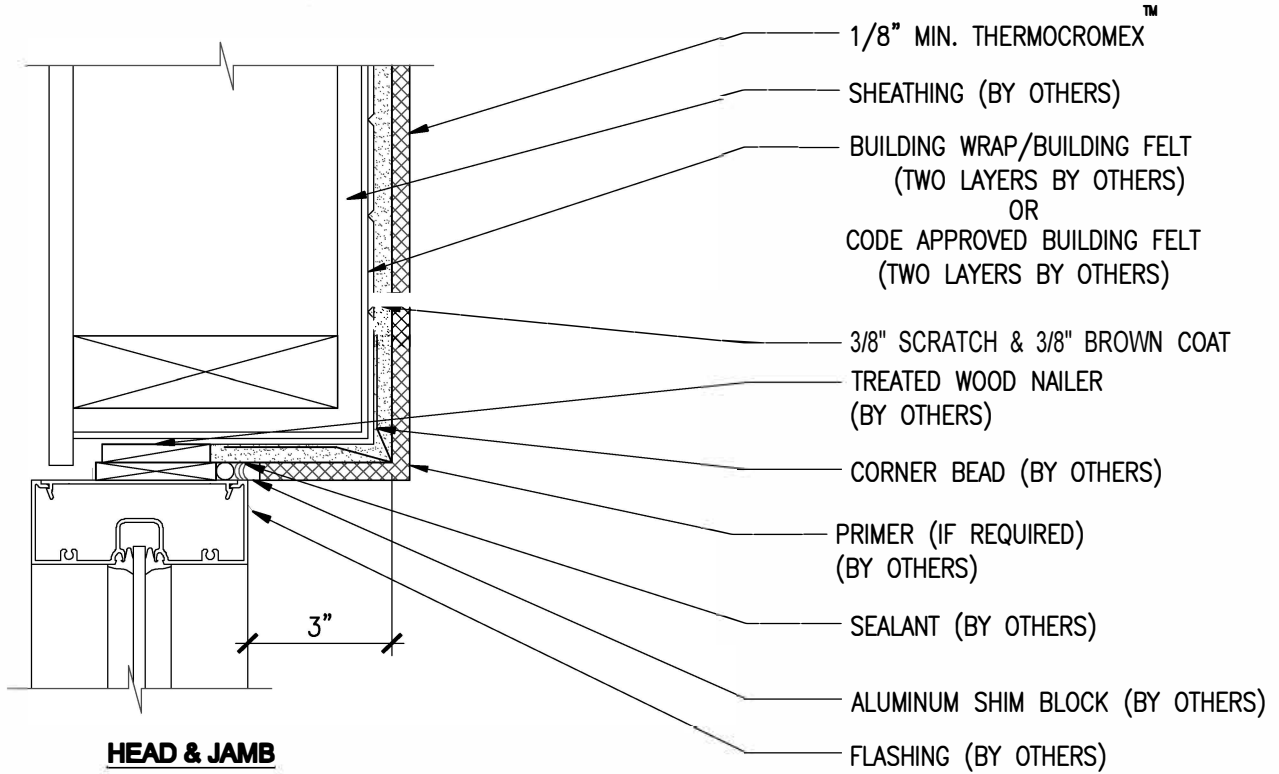

THERMOCROMEX™ OVER FRAME & SHEATHING AT STORE FRONT WINDOW SET BACK

SCALE = 3" = 1'-0"

SILL