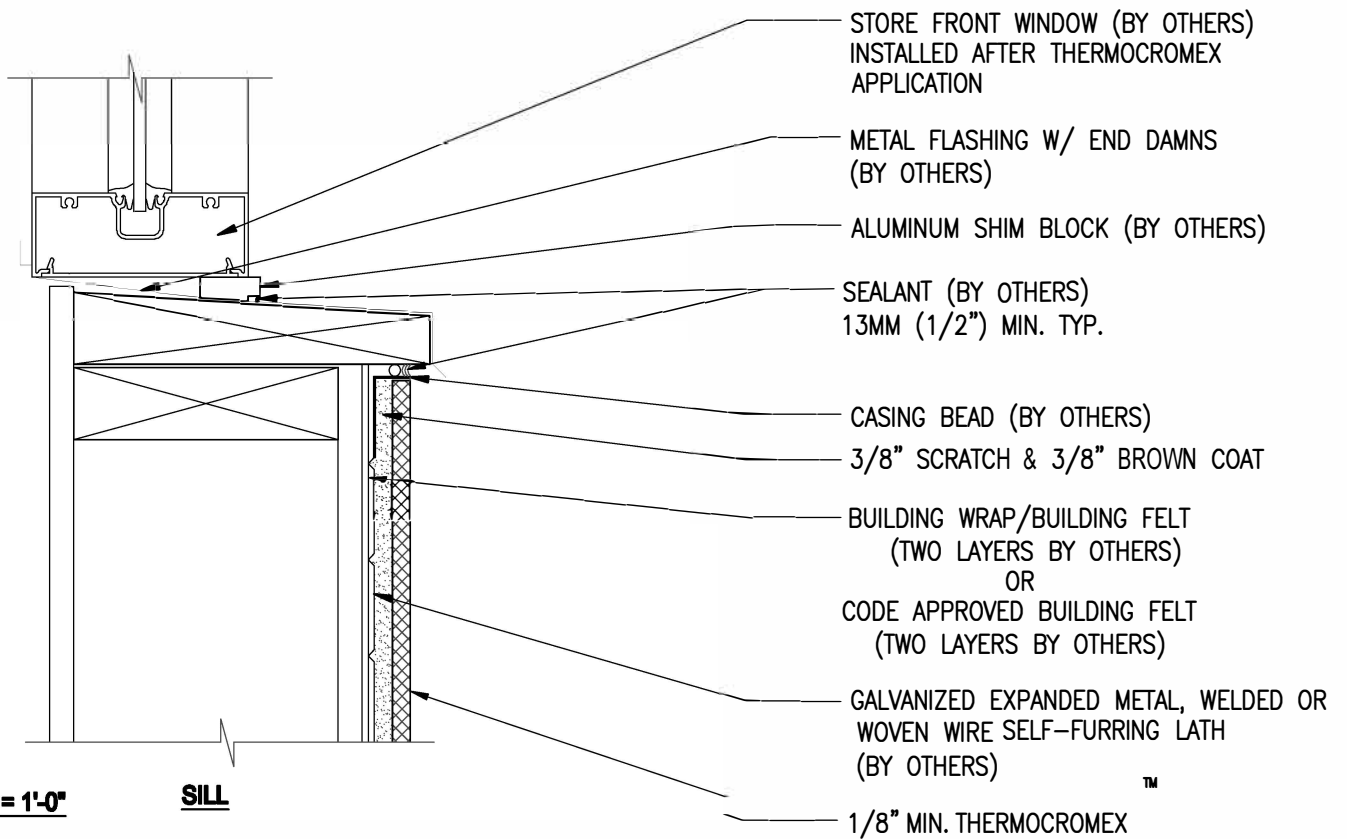

THERMOCROMEX™ OVER FRAME & SHEATHING AT STORE FRONT WINDOW SET BACK

SCALE = 3" = 1'-0"

SILL