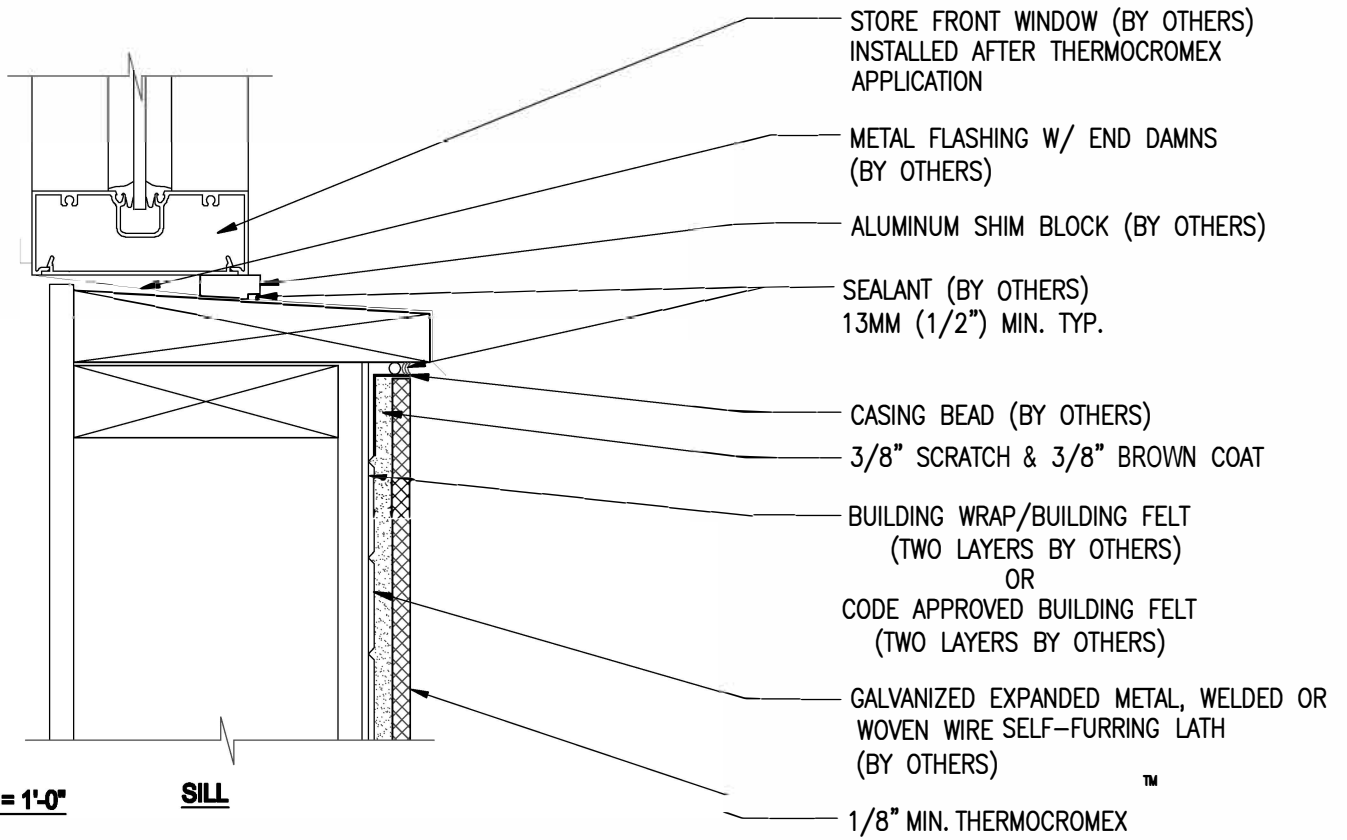

# THERMOCROMEX™ OVER FRAME & SHEATHING AT STORE FRONT WINDOW SET BACK

**SCALE = 3" = 1'-0"**

**SILL**