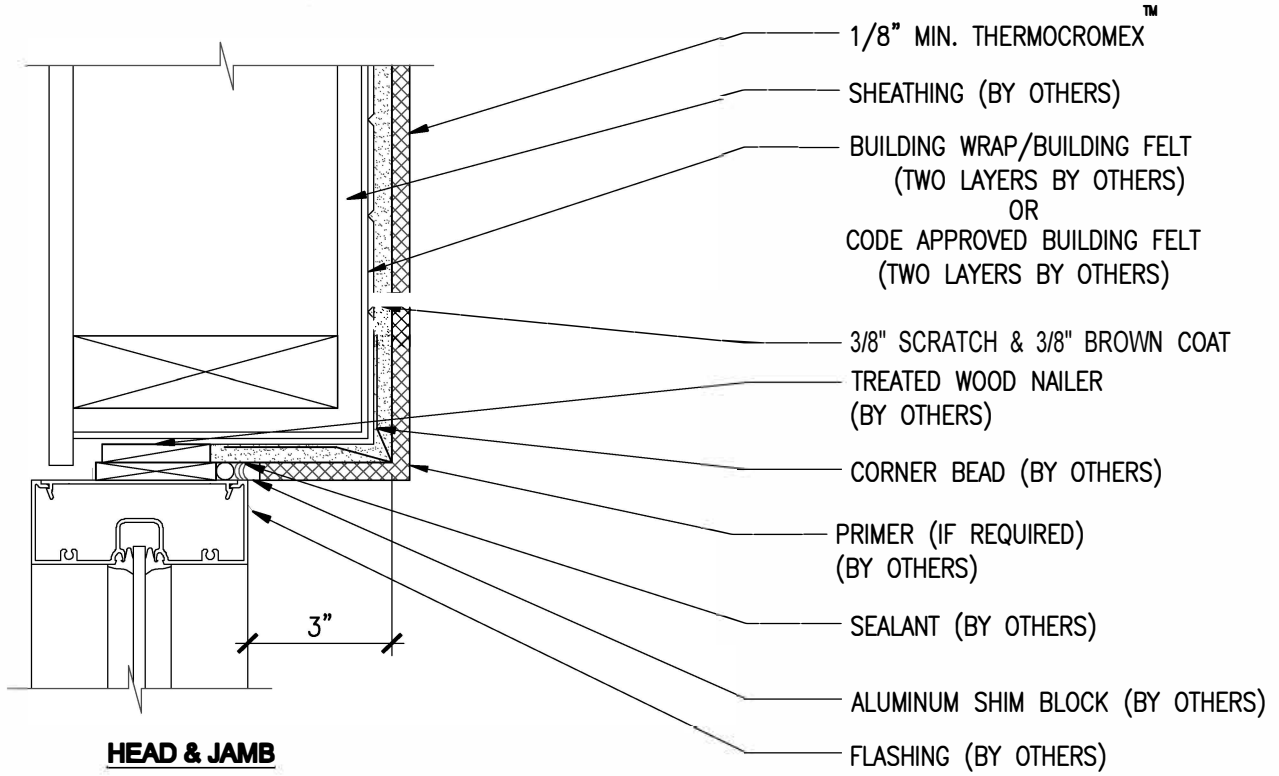

# THERMOCROMEX™ OVER FRAME & SHEATHING AT STORE FRONT WINDOW SET BACK

**SCALE = 3" = 1'-0"**

**SILL**