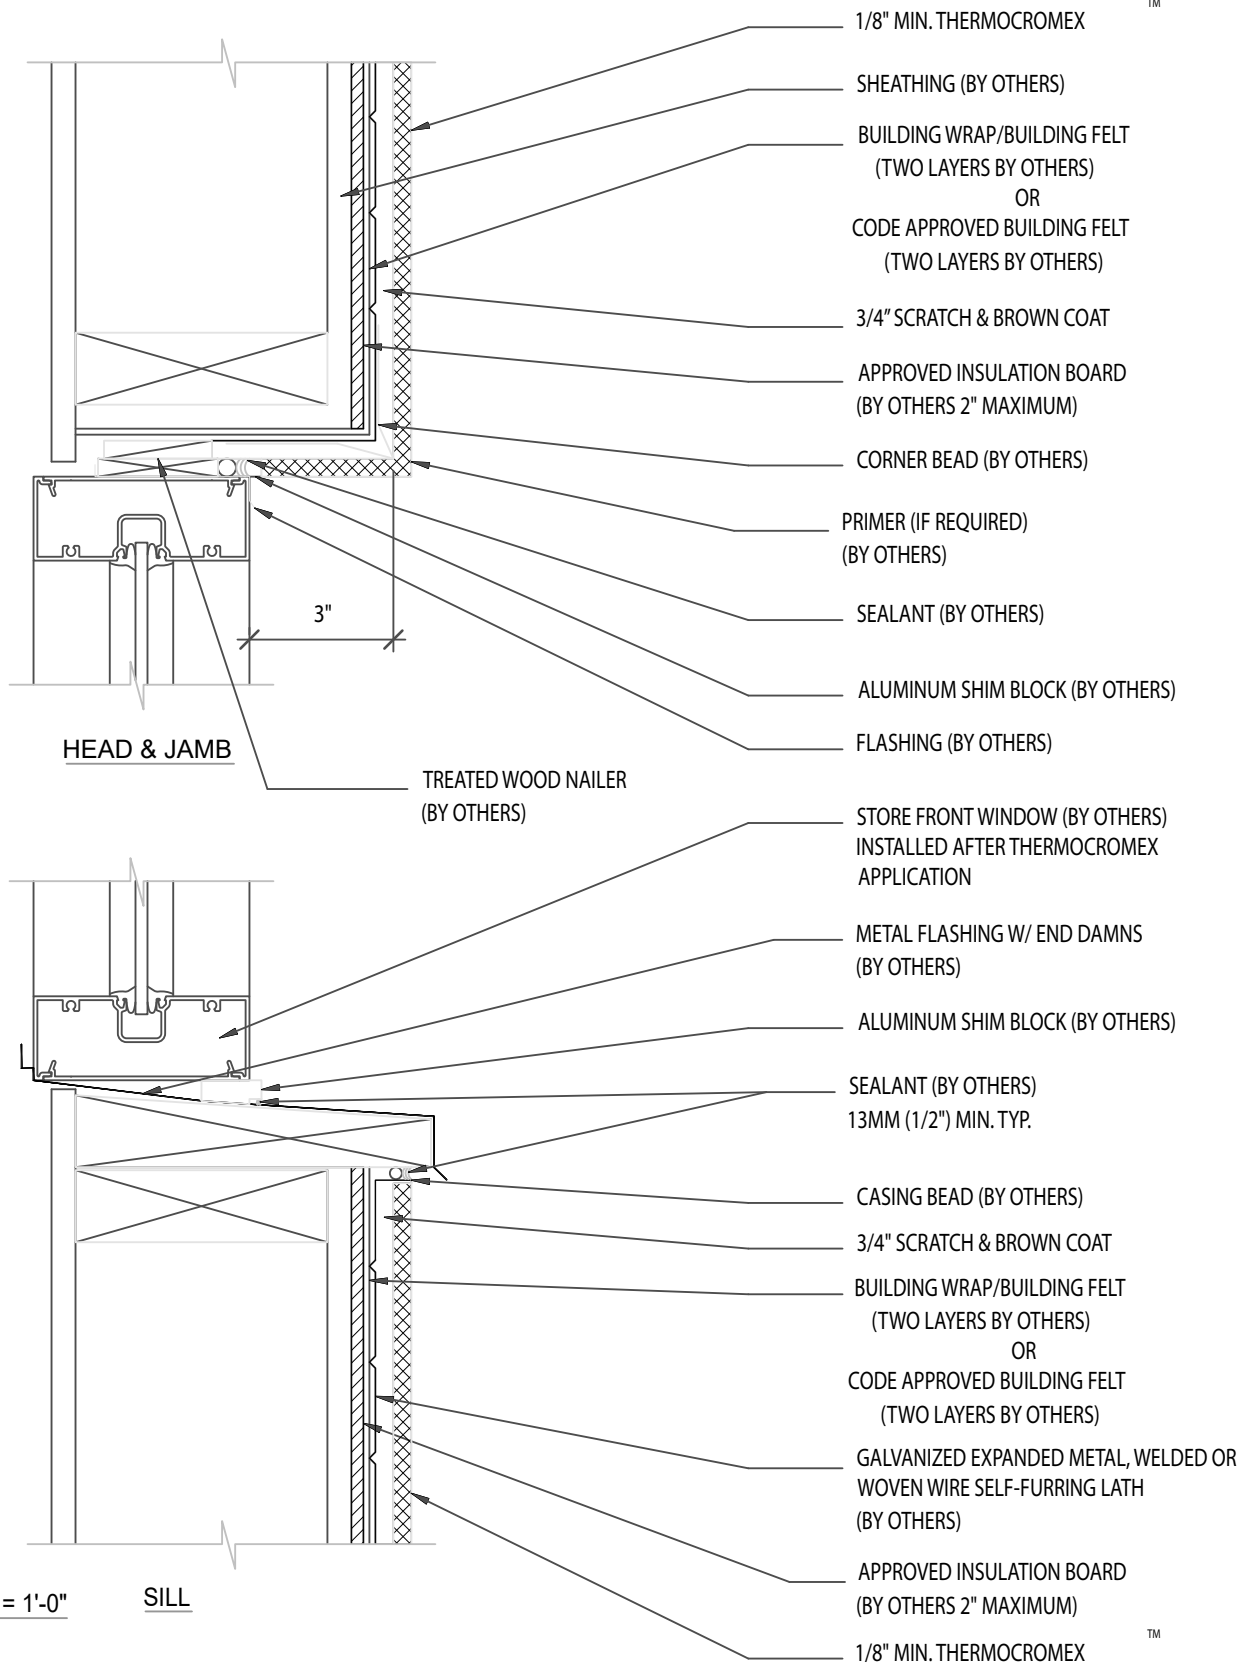

THERMOCROMEX OVER FRAME & SHEATHING AT STORE FRONT WINDOW SET BACK

SCALE = 3" = 1'-0"

SILL