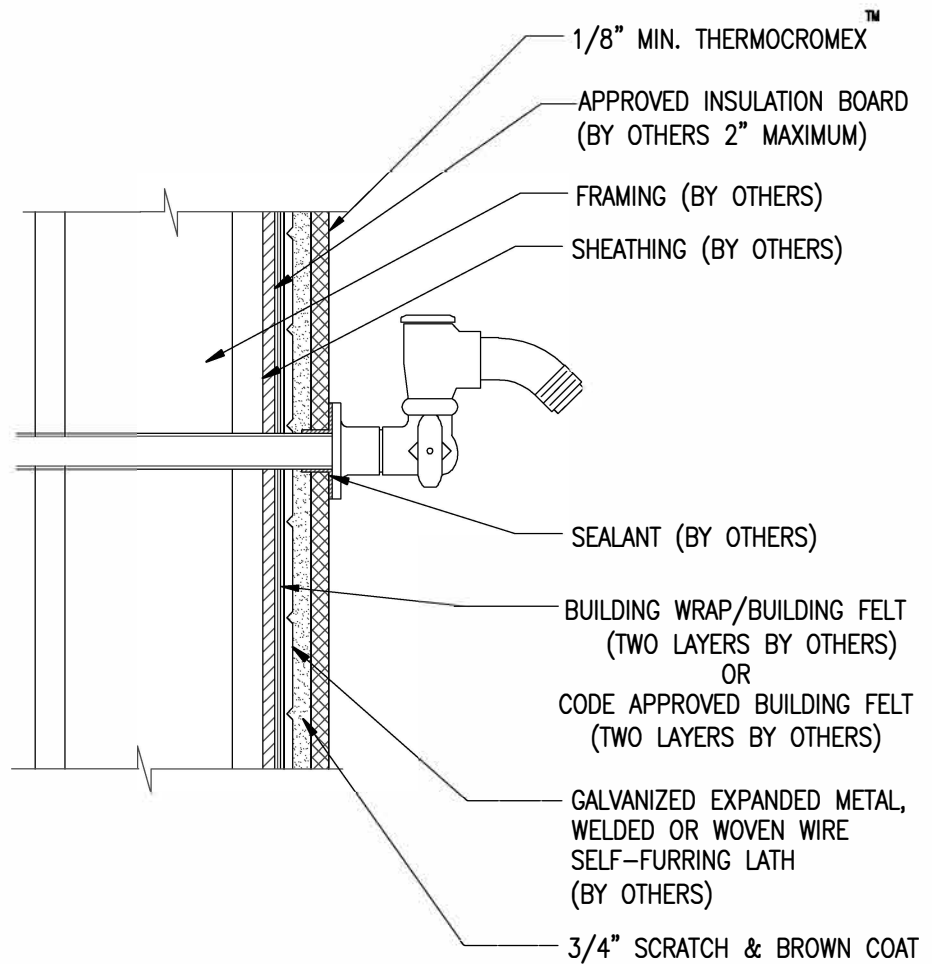

THERMOCROMEX™ OVER FRAME & SHEATHING HOSE BIB PENETRATION

SCALE = 3" = 1'-0"