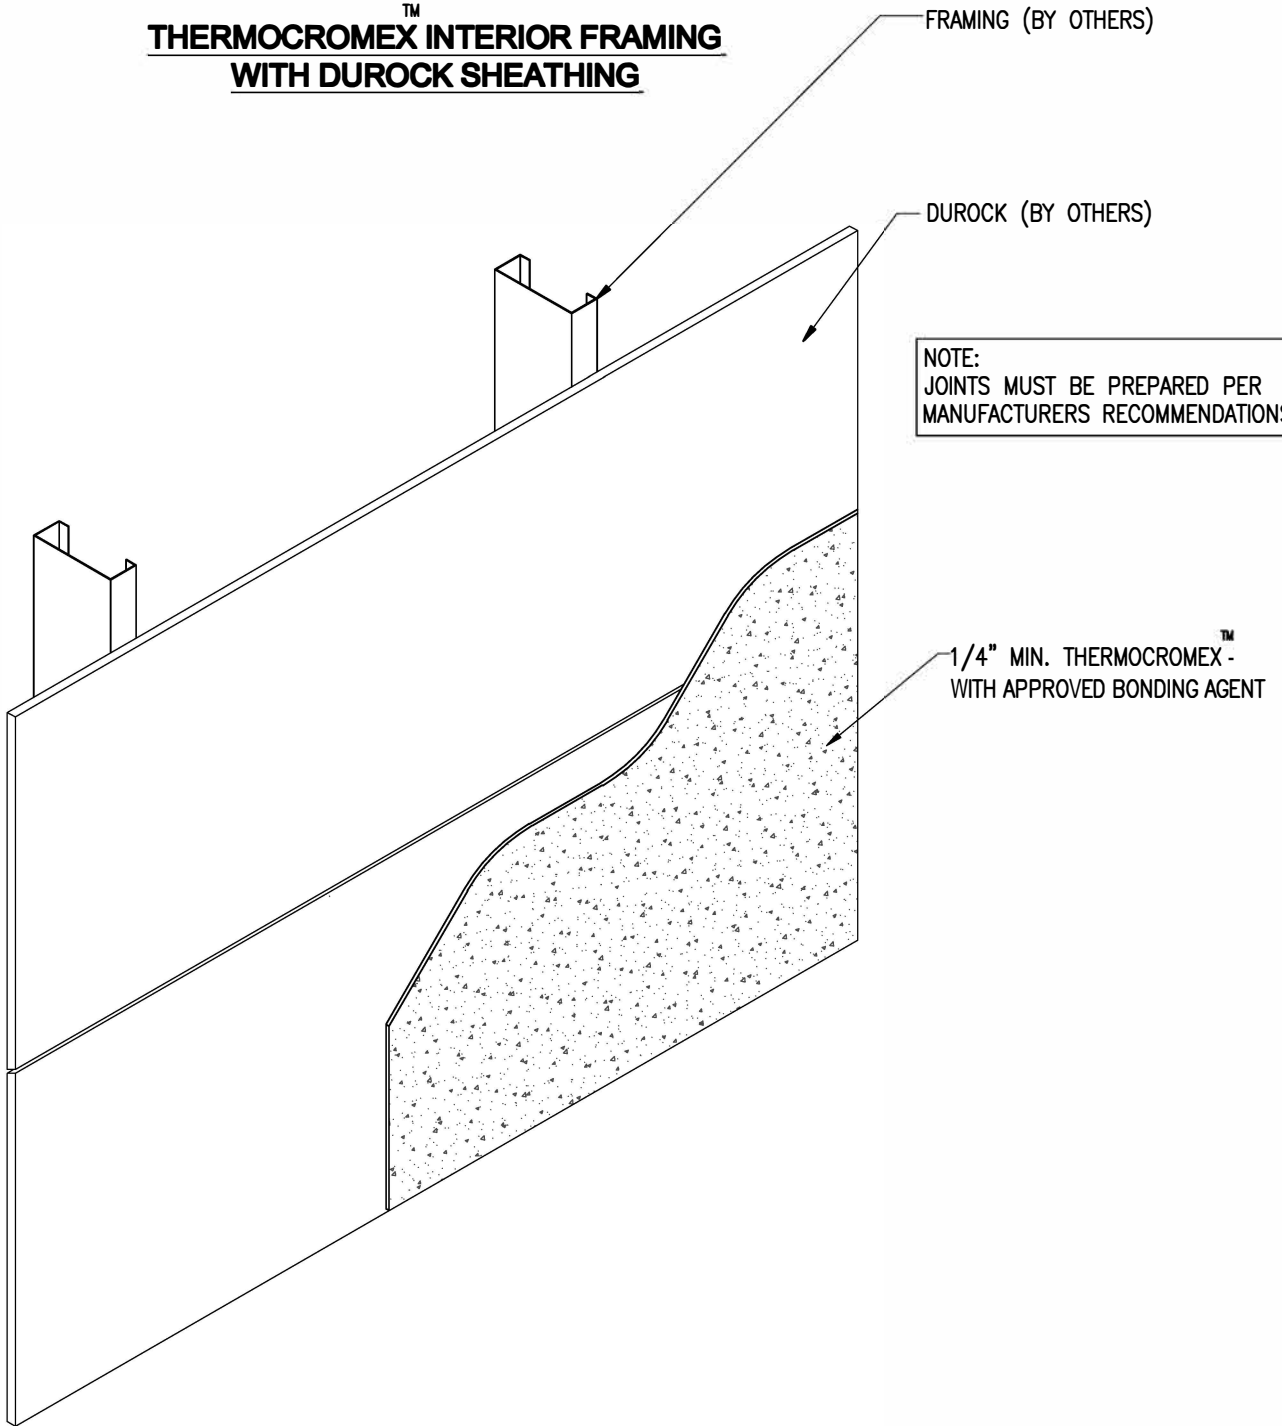

**THERMOCROMEX<sup>TM</sup> INTERIOR FRAMING  
WITH DUROCK SHEATHING**

**SCALE = 1" = 1'-0"**